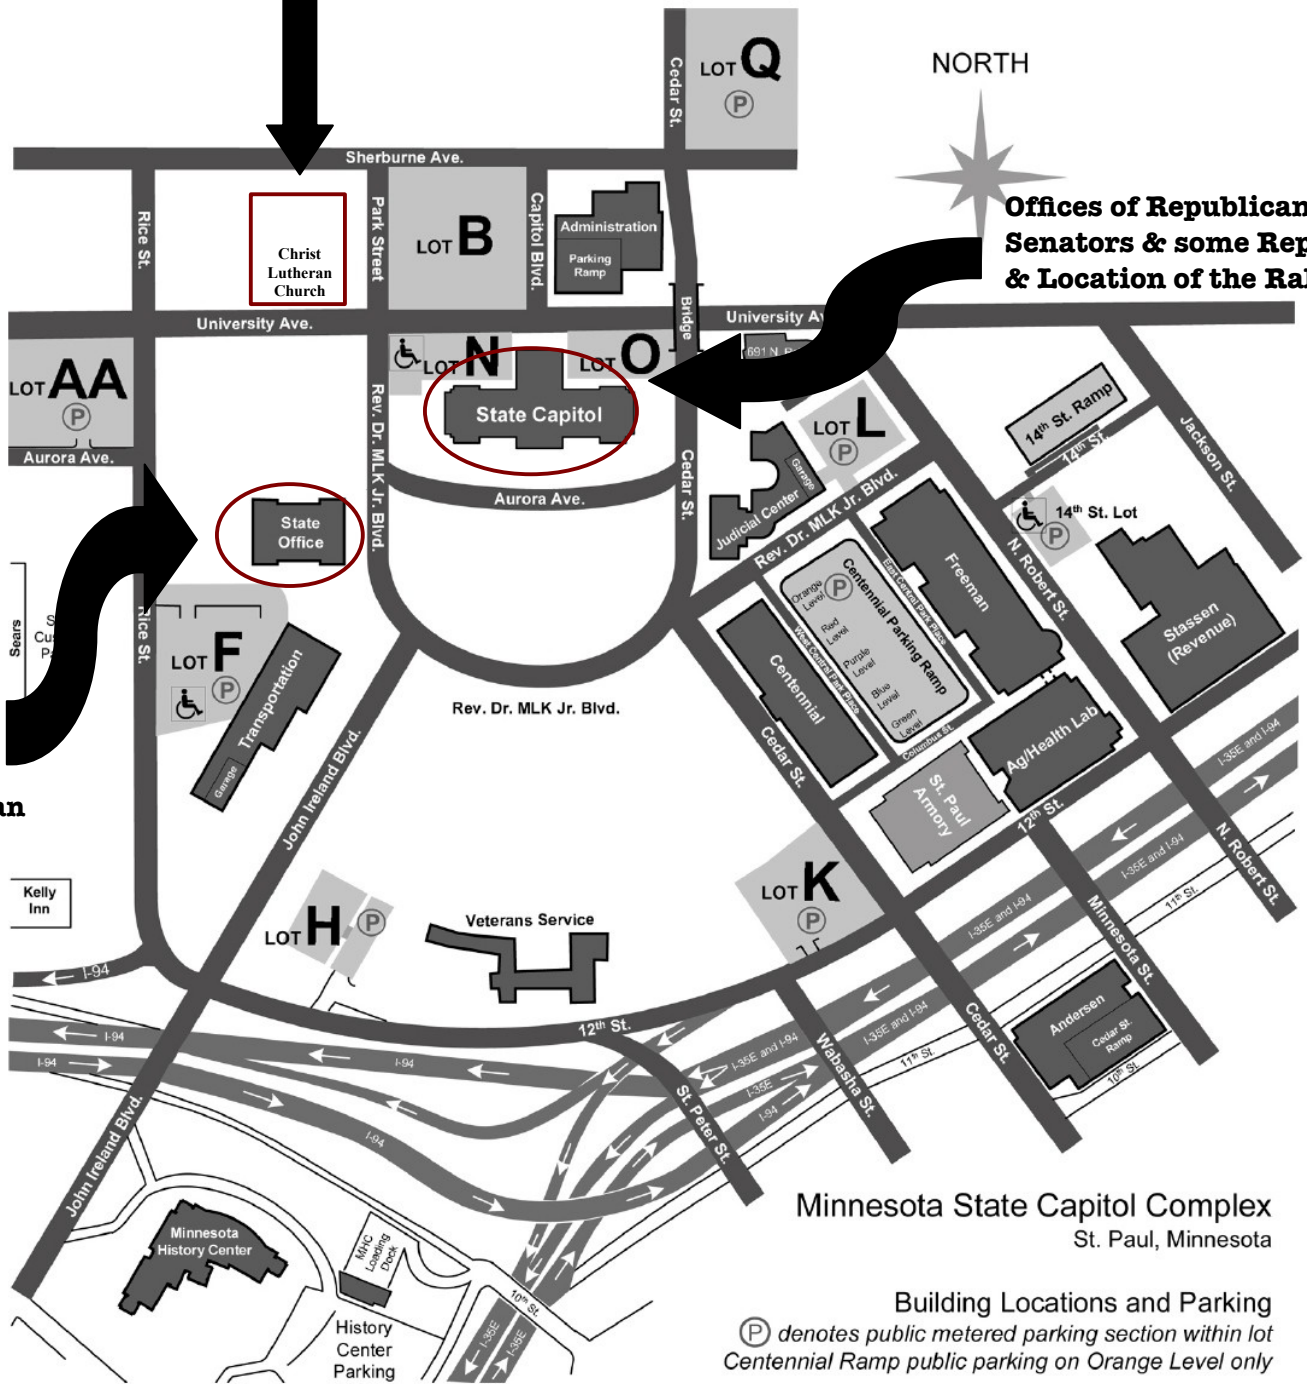

# MN BBC Day on the Hill Map

**“Home Base”  
Location for Training,  
Lunch, and down time**

Christ Lutheran Church

NORTH

**Offices of Republican  
Senators & some Reps.  
& Location of the Rally**

State Capitol

State Office

**Offices of Democratic  
Senators  
& Bi-Partisan  
Reps.**

Minnesota State Capitol Complex  
St. Paul, Minnesota

Building Locations and Parking  
 (P) denotes public metered parking section within lot  
 Centennial Ramp public parking on Orange Level only